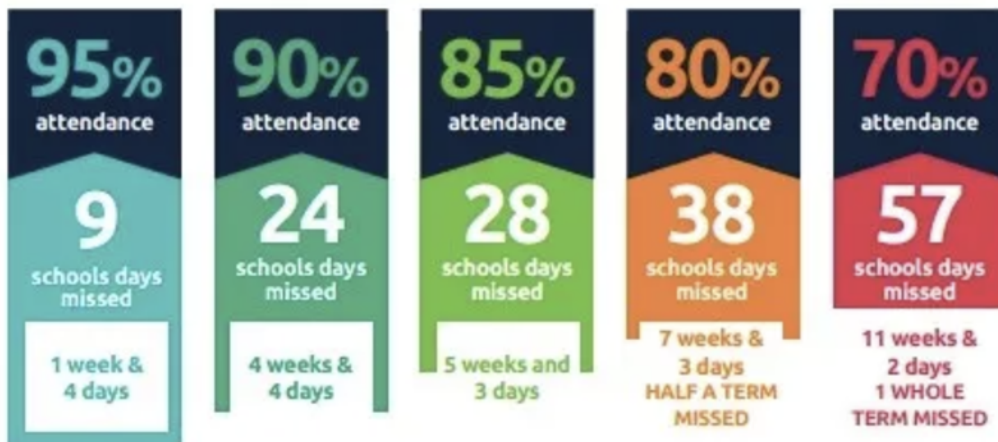

within their art lessons to develop their own pieces which were featured in our art gallery. Thank you to the families who were able to attend the gallery event on Thursday afternoon. We hope you were as blown away by the children's talents as we are.

Attendance this Week

**EVERY
MINUTE
COUNTS**

Total minutes lost to lateness this week: 5 hours 10 mins.

Class 1: 95.2%

Class 2: 95.5%

Class 3: 94.4%

Class 4: 97%

Whole School Attendance: 95.6%

Well done everyone!

Every day in school counts...

and every minute counts...